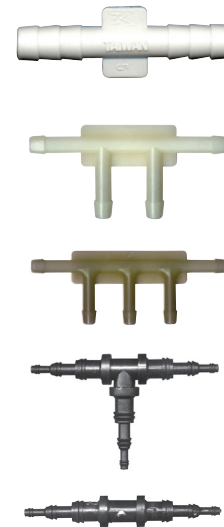

VACUUM CONNECTORS

VACUUM CONNECTORS

Part No.	Tube ID	Box Qty.
Restrictor Connector		
Used on many Ford and GM systems to prevent gasoline flow into vacuum lines.		
DY-3022B	3/16"	10
Four-Way Tee		
For Ford and GM		
DY-3023B	3/16"	10
Five-Way Tee		
For Ford		
DY-3024B	3/16"	10
Universal Breakaway Tee		
DY-3027B	1/8"-1/4"-3/8"	10
Universal Breakaway Connector		
DY-3028B	1/8"-1/4"-3/8"	10

DYNAMIC - VACUUM CONNECTOR ASSORTMENTS

Each assortment comes in a durable plastic case that keeps all of the fittings organized and easy to find. The detailed lid insert identifies each fitting with a graphic reference and size. Reorder part numbers, quantities and UPC codes are also shown.

Available Assortments:

See Automotive Service Parts Assortment Catalog for specific part numbers and quantities

Vacuum Tee & Connectors Assortment - No. DY-VT-235

Assortment contains most popular vacuum connectors. Included are tee connectors, splice connectors and vacuum caps.

- 24 part numbers
- 18 total pieces